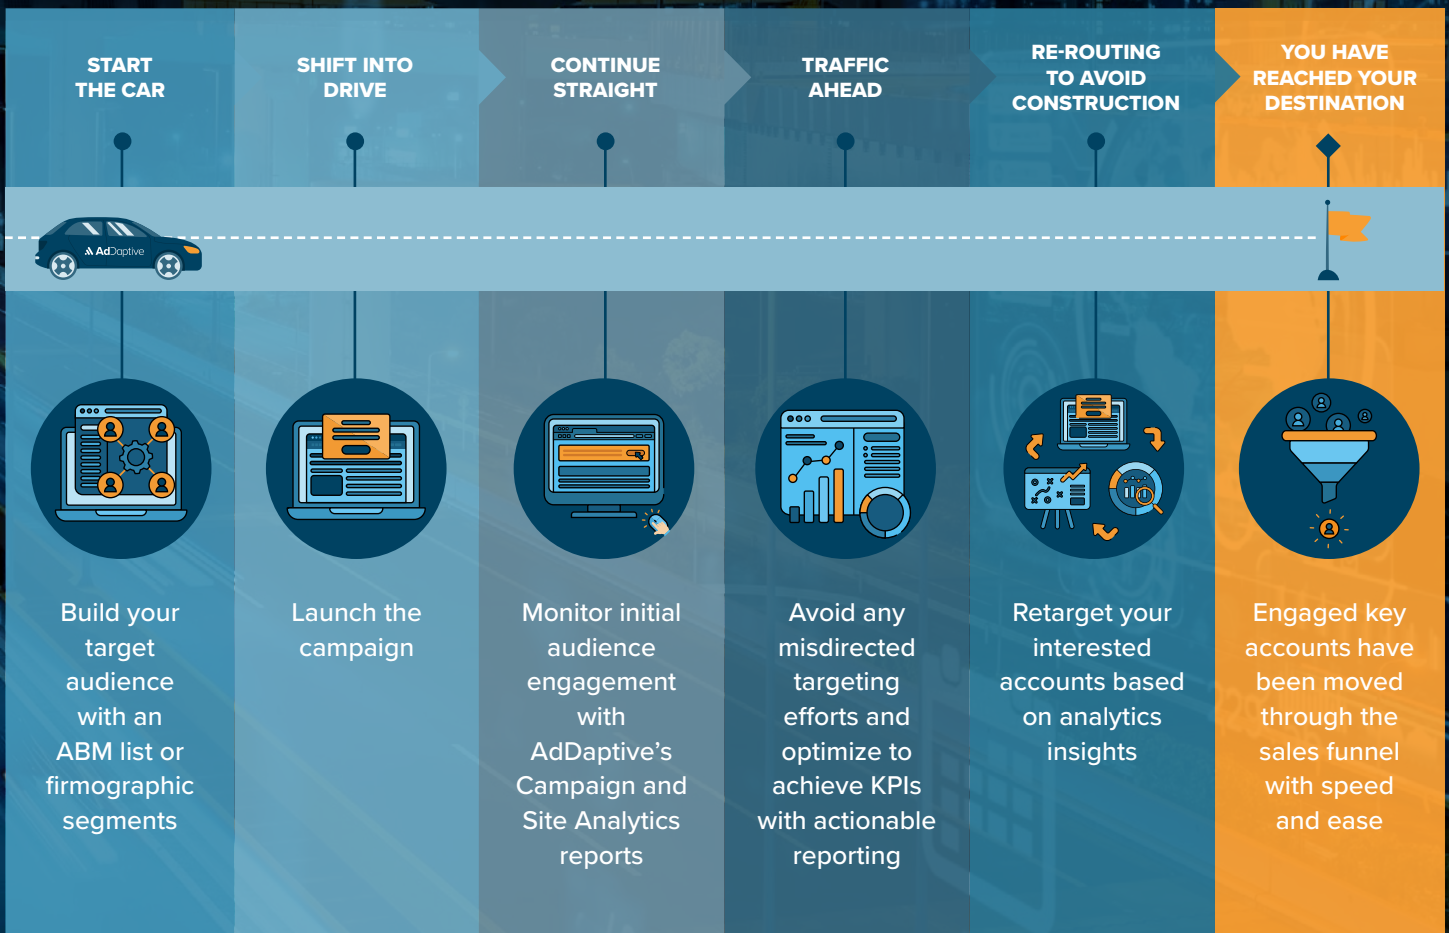

# Navigate Your Campaigns with Robust Analytics Reports

Running an ad campaign without the proper analytics tools is like driving coast-to-coast without a GPS.

Just as a GPS helps a driver reach their destination as quickly and painlessly as possible, AdDaptive's analytics suite helps advertisers reach their key accounts in the most effective and efficient way.

**With AdDaptive's Campaign and Site Analytics reports to help you navigate throughout the course of your campaign, the trip could look like this:**

Launching an ad campaign and simply waiting for the end results can be stressful and imprecise. **Avoid any wrong turns with AdDaptive's Campaign and Site Analytics reports.**